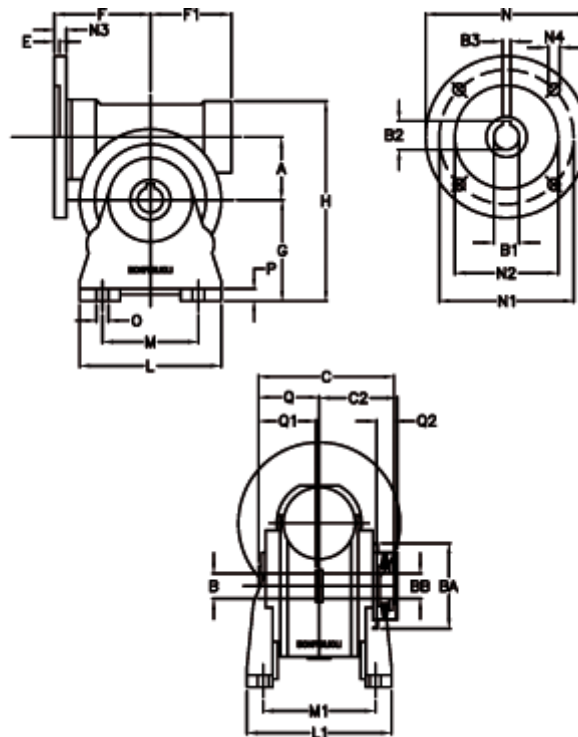

Article number: 390204904522236

Description: Worm Gear with Torque Limiter  
VF 49-L2-A-45 P63B5

## Measures

a = 49.50	C2 = 63,5	L1 = 124.0	O = 8.5
B = 25	Description = VF 49A-xx-63B5	m = 63	P = 12
B1 E7 = 11	E = 3.0	M1 = 98.5	Q = 51.0
B2 = 12.8	F = 70	N = 140	Q1 = 41
B3 H9 = 4	F1 = 63	N1 = 115	Q2 = 15
BA = 63	g = 82	N2 = 95	
BB H7 = 14	H = 162	N3 = 10.5	
C = 105	L = 110	N4 = 9,5	